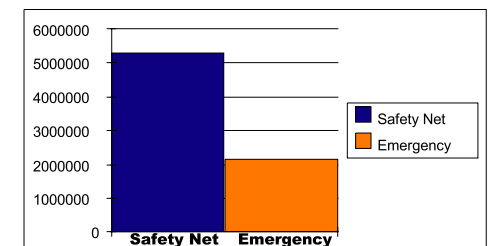

The delineation of national and international boundaries must not be considered authoritative
Data courtesy of DPPC
©DPPC Information Center 2005