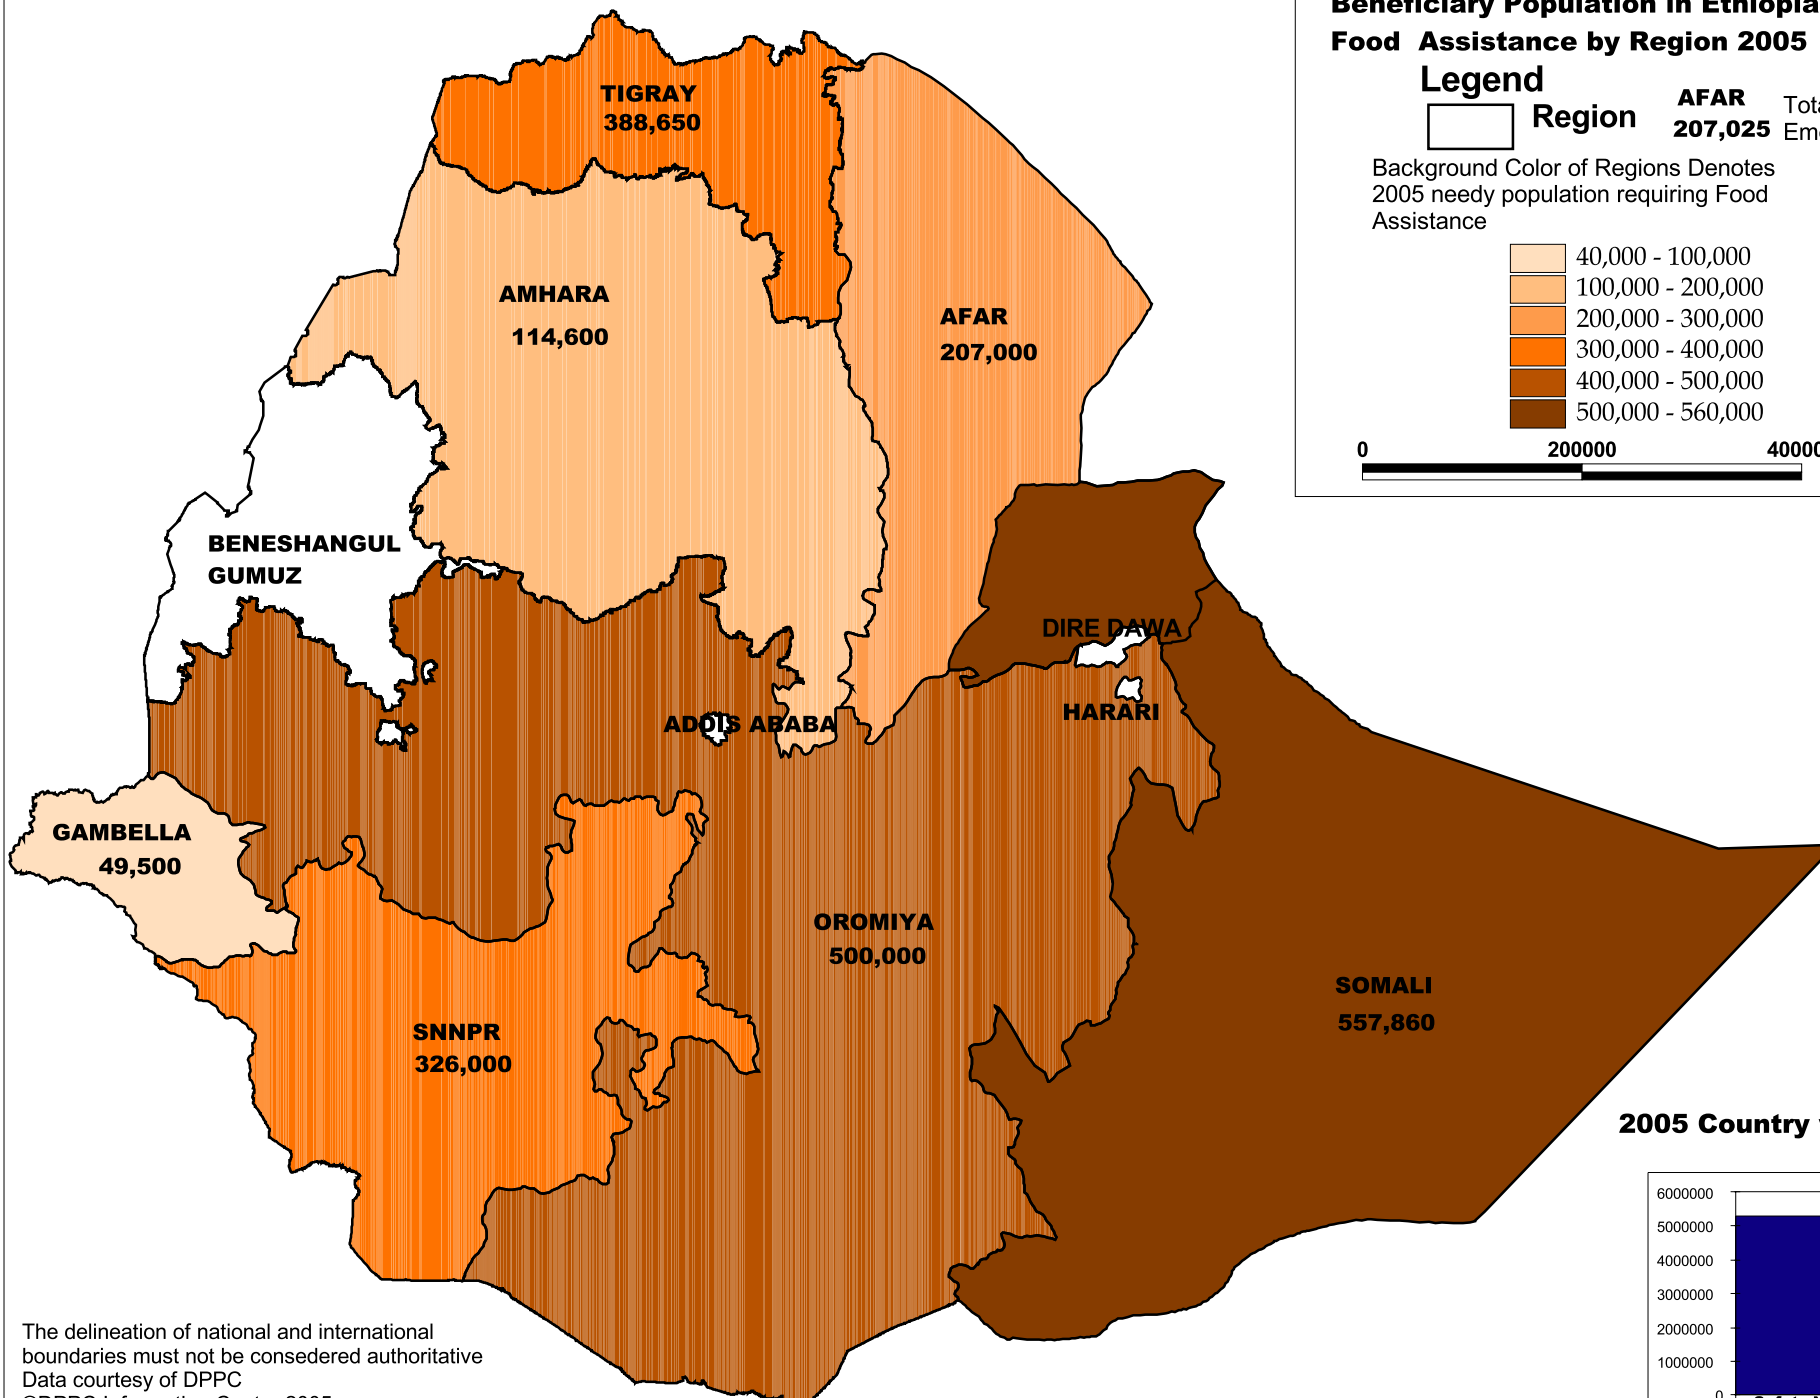

Beneficiary Population in Ethiopia Requiring Food Assistance by Region 2005

Legend

Region **AFAR** Total Regional Emergency Beneficiary
207,025

Background Color of Regions Denotes 2005 needy population requiring Food Assistance

2005 Country wide beneficiaries

The delineation of national and international boundaries must not be considered authoritative
 Data courtesy of DPPC
 ©DPPC Information Center 2005