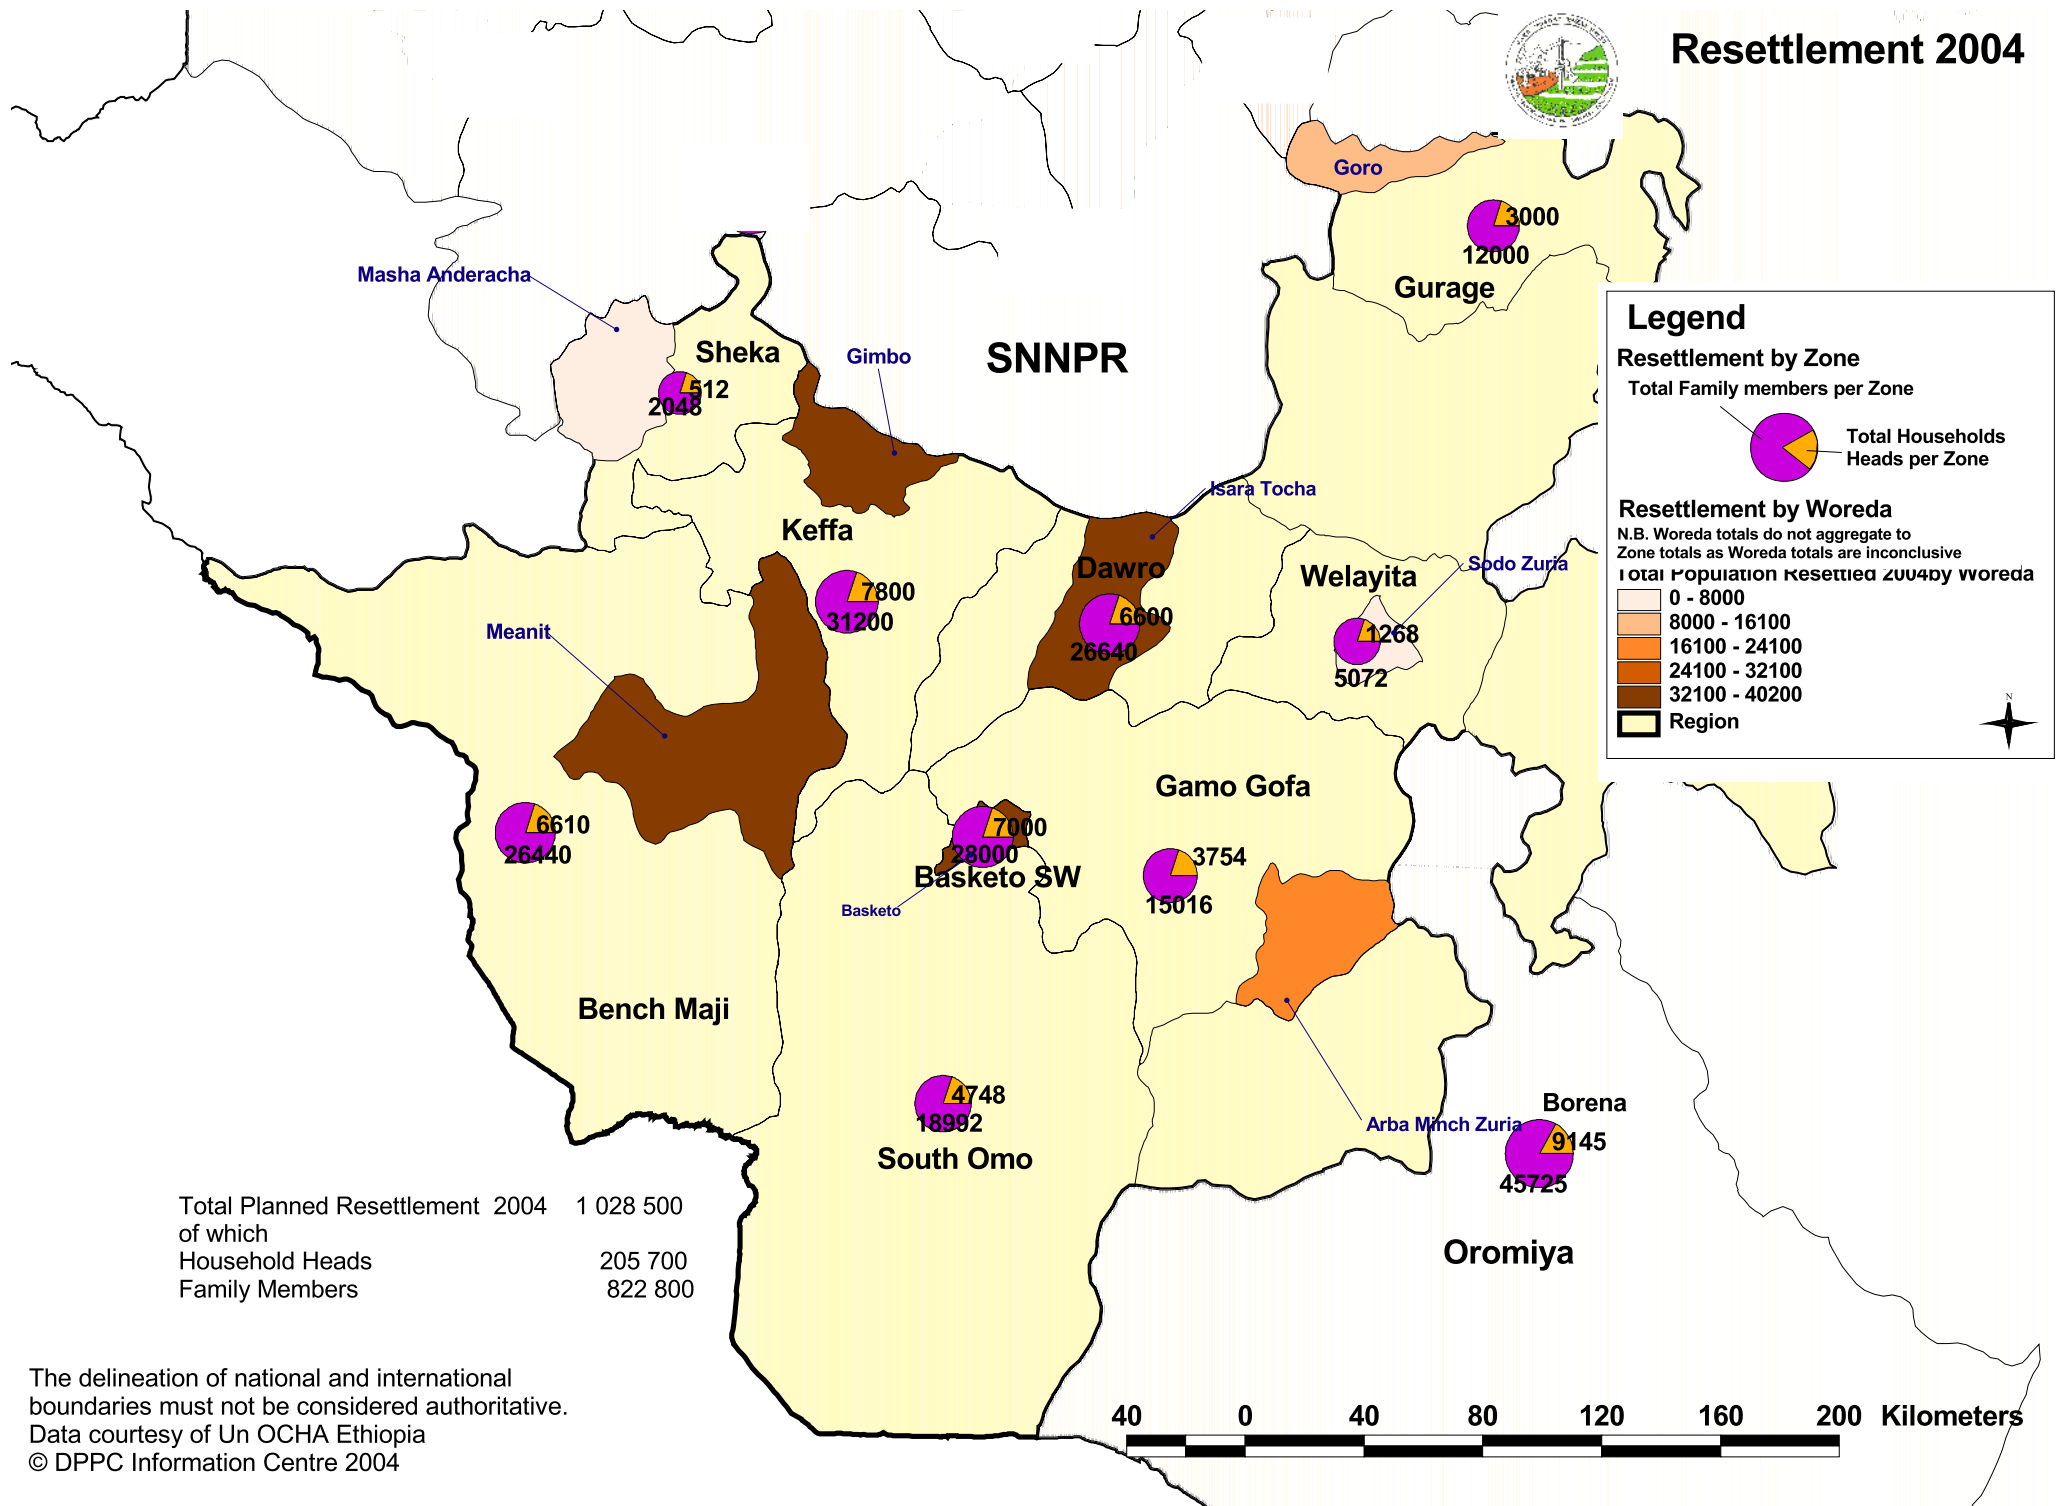

Resettlement 2004

Total Planned Resettlement 2004 1 028 500
of which
Household Heads 205 700
Family Members 822 800

The delineation of national and international boundaries must not be considered authoritative.
Data courtesy of Un OCHA Ethiopia
© DPPC Information Centre 2004