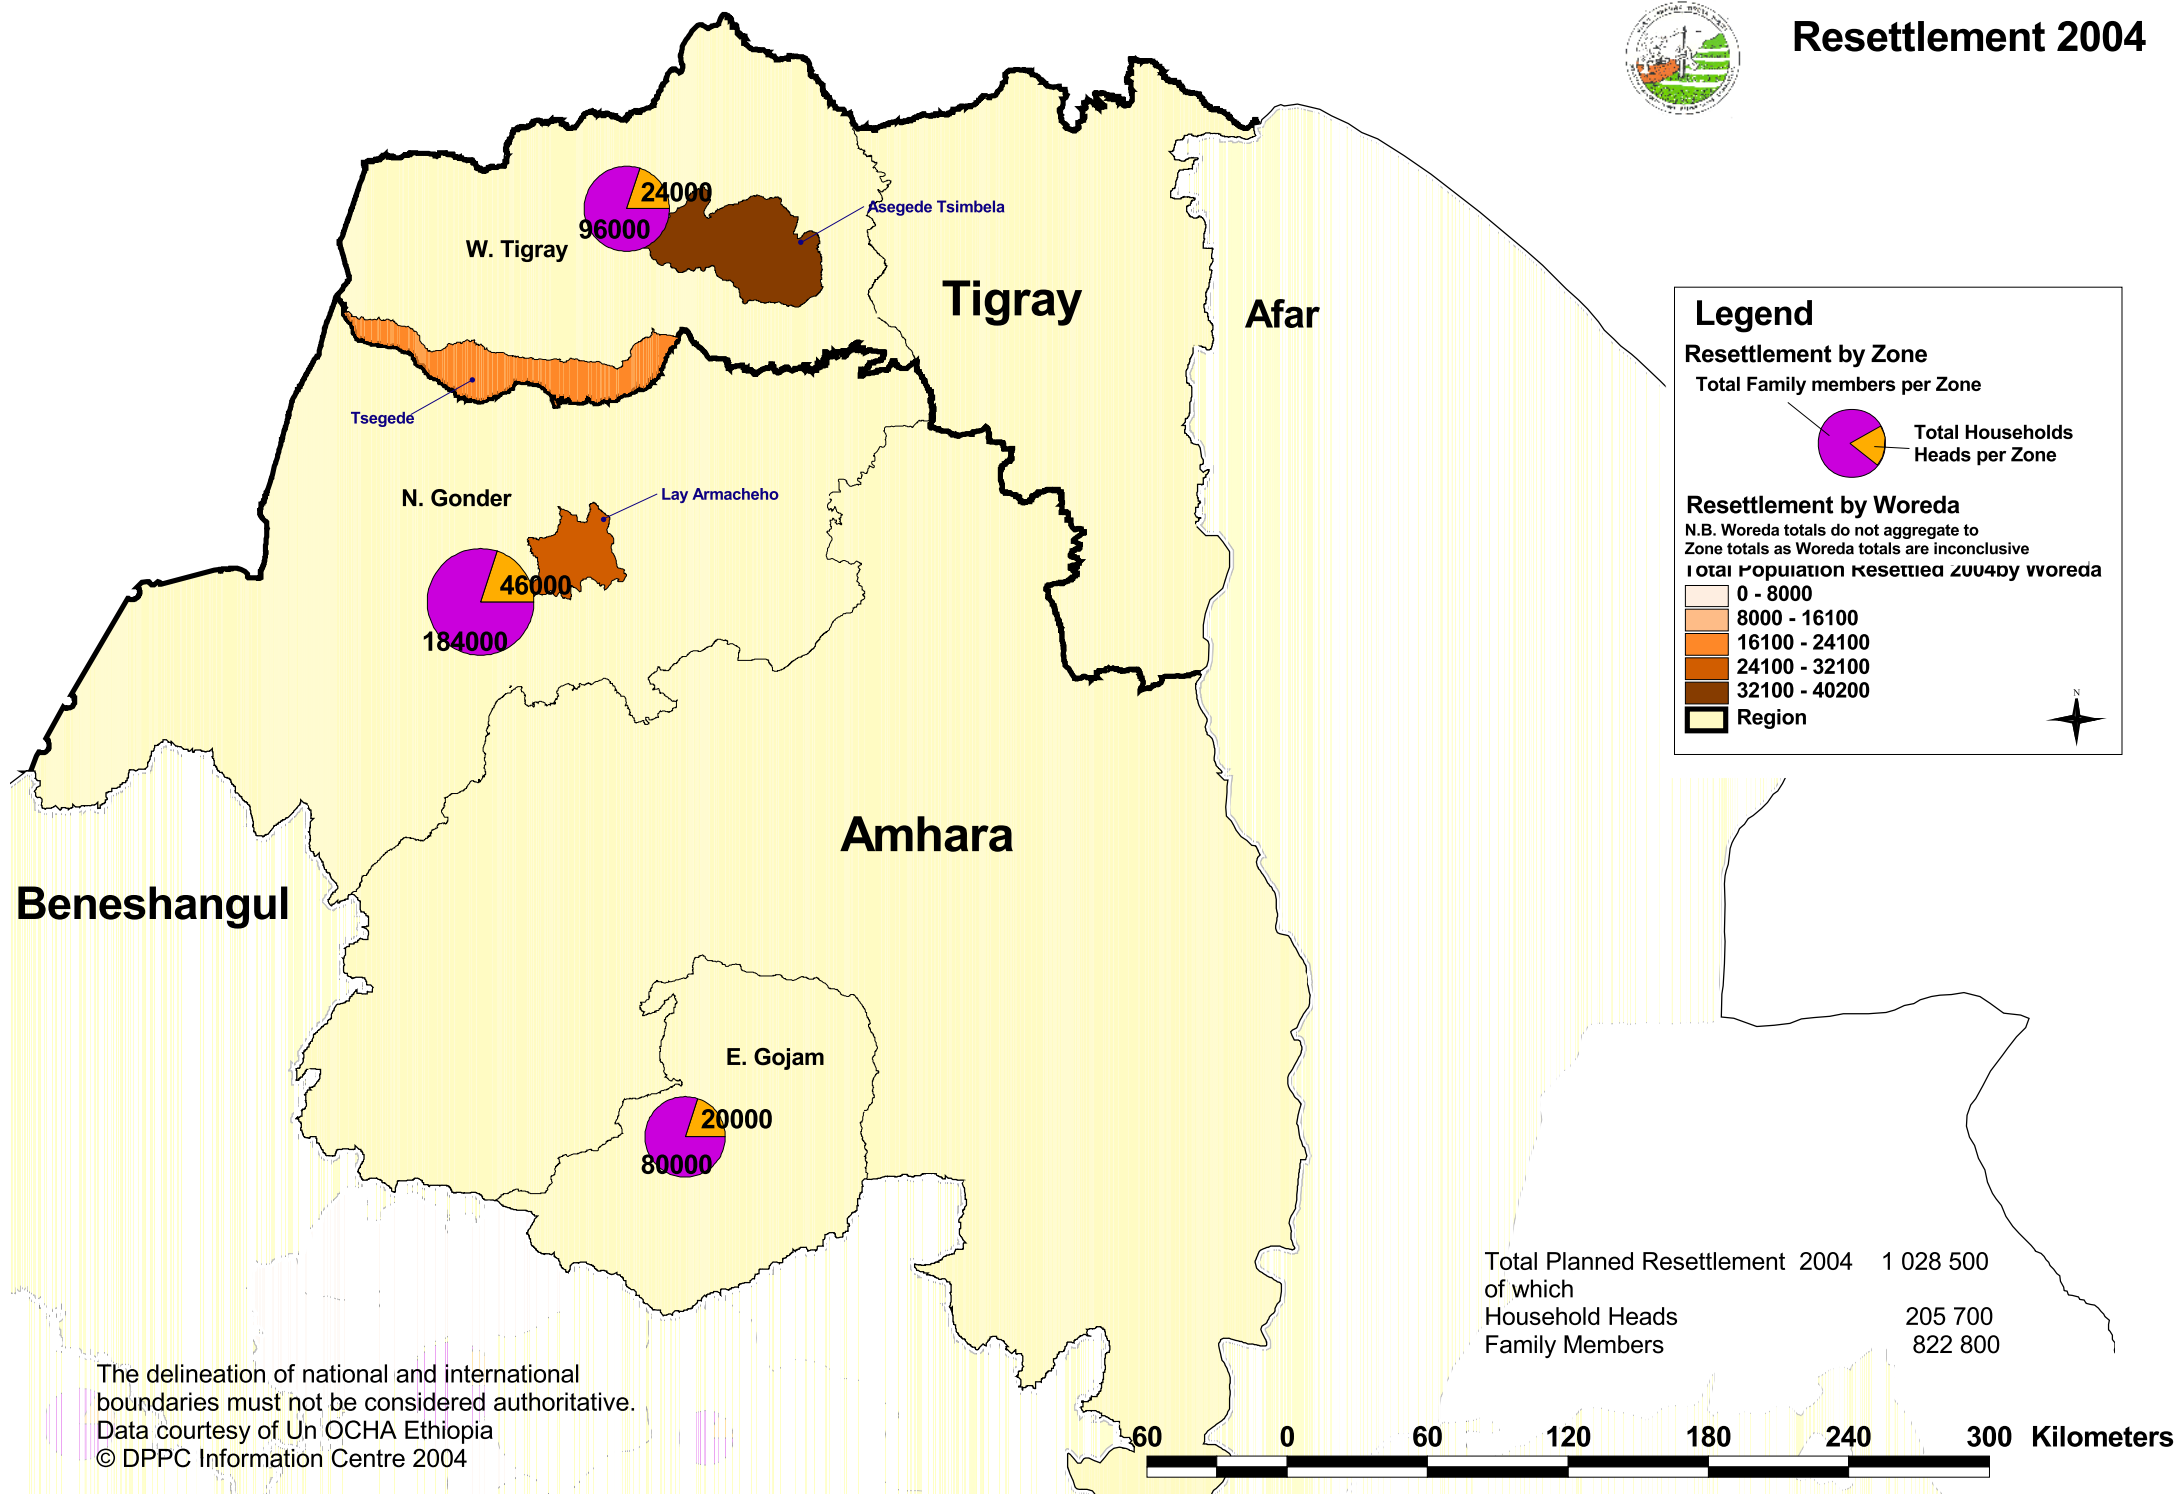

# Resettlement 2004

Asegede Tsimbela

Total Planned Resettlement 2004 1 028 500  
of which  
Household Heads 205 700  
Family Members 822 800

The delineation of national and international boundaries must not be considered authoritative.  
Data courtesy of Un OCHA Ethiopia  
© DPPC Information Centre 2004