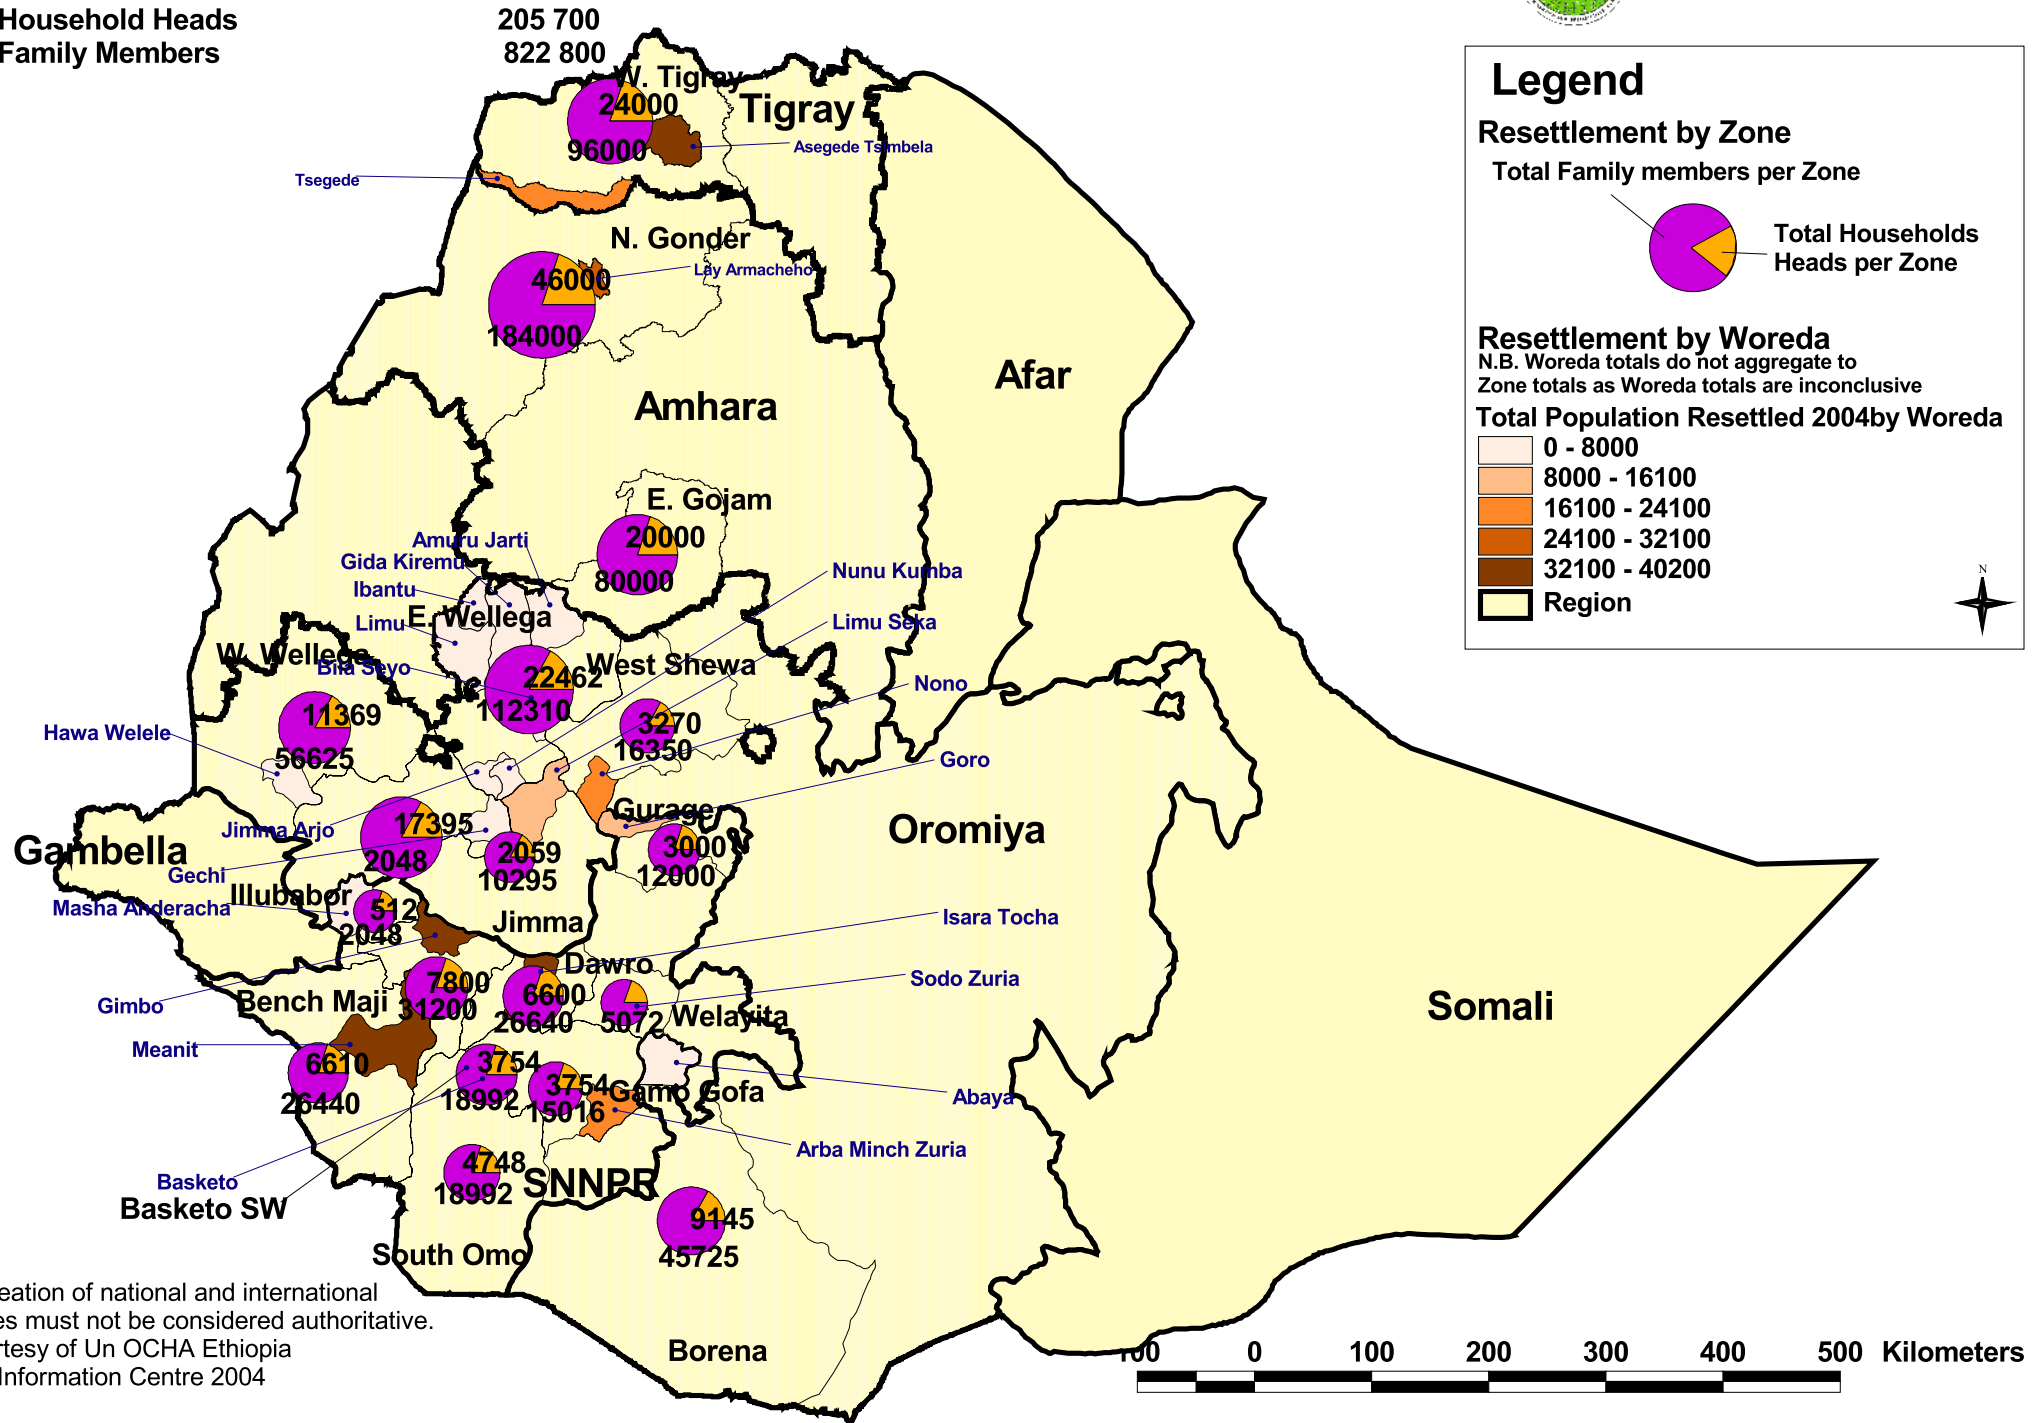

**Total Planned Resettlement 2004** 1 028 500  
of which  
**Household Heads**  
**Family Members**

# Resettlement 2004

The delineation of national and international boundaries must not be considered authoritative.  
Data courtesy of Un OCHA Ethiopia  
© DPPC Information Centre 2004