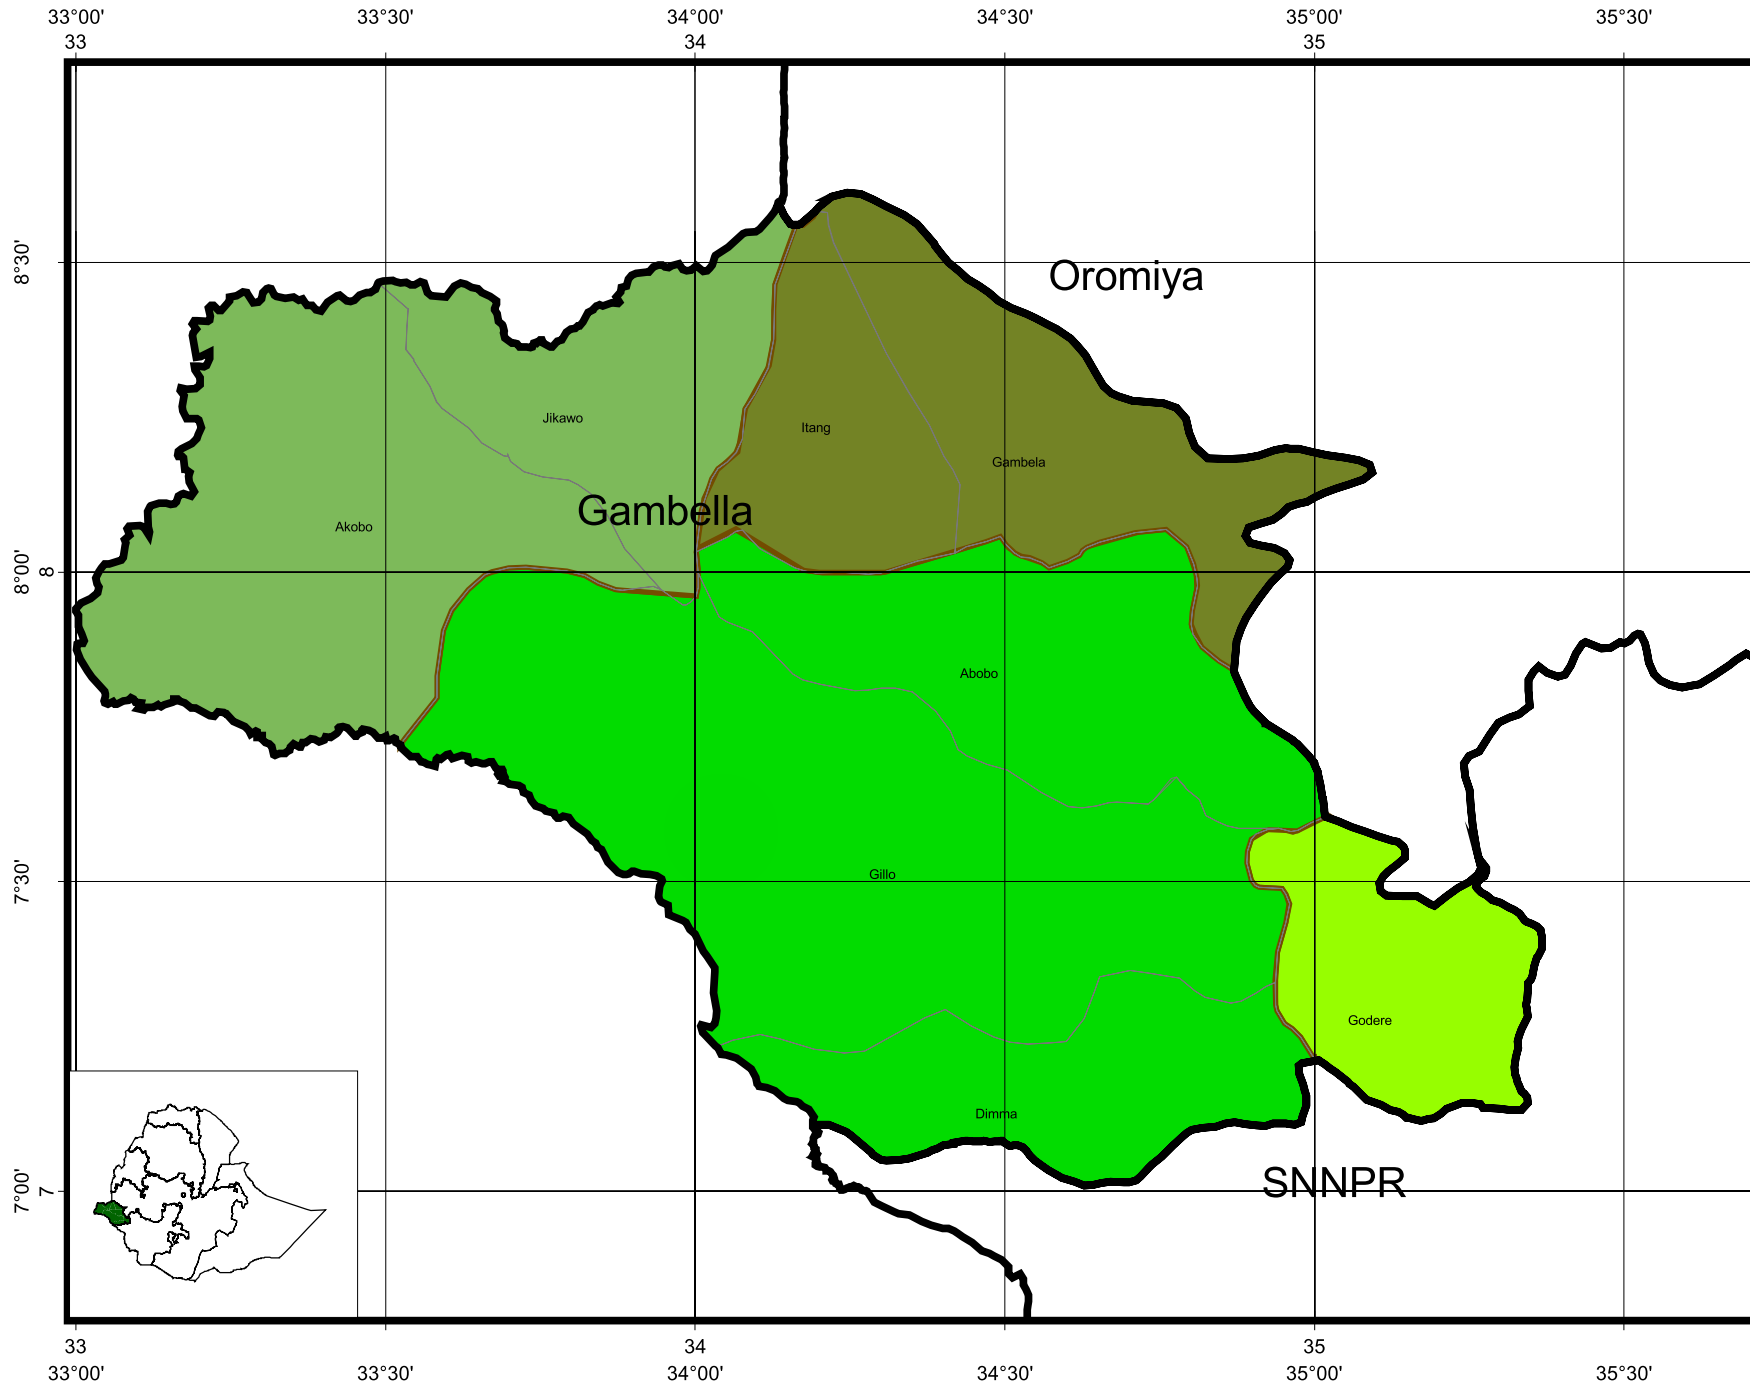

Administrative Region and Woreda Map of Gambella

LEGEND

- Regional Boundary
- Woreda
- Zone**
 - Godere
 - Zone 1
 - Zone 2
 - Zone 3

Disaster Prevention and Preparedness Agency

Administrative Map of Gambella Region

Map No: 001/DPPA/Administrative/09/Gambella

The delineation of national and international boundaries must not be considered authoritative
Data courtesy of DPPA

©DPPA Information Center 2006