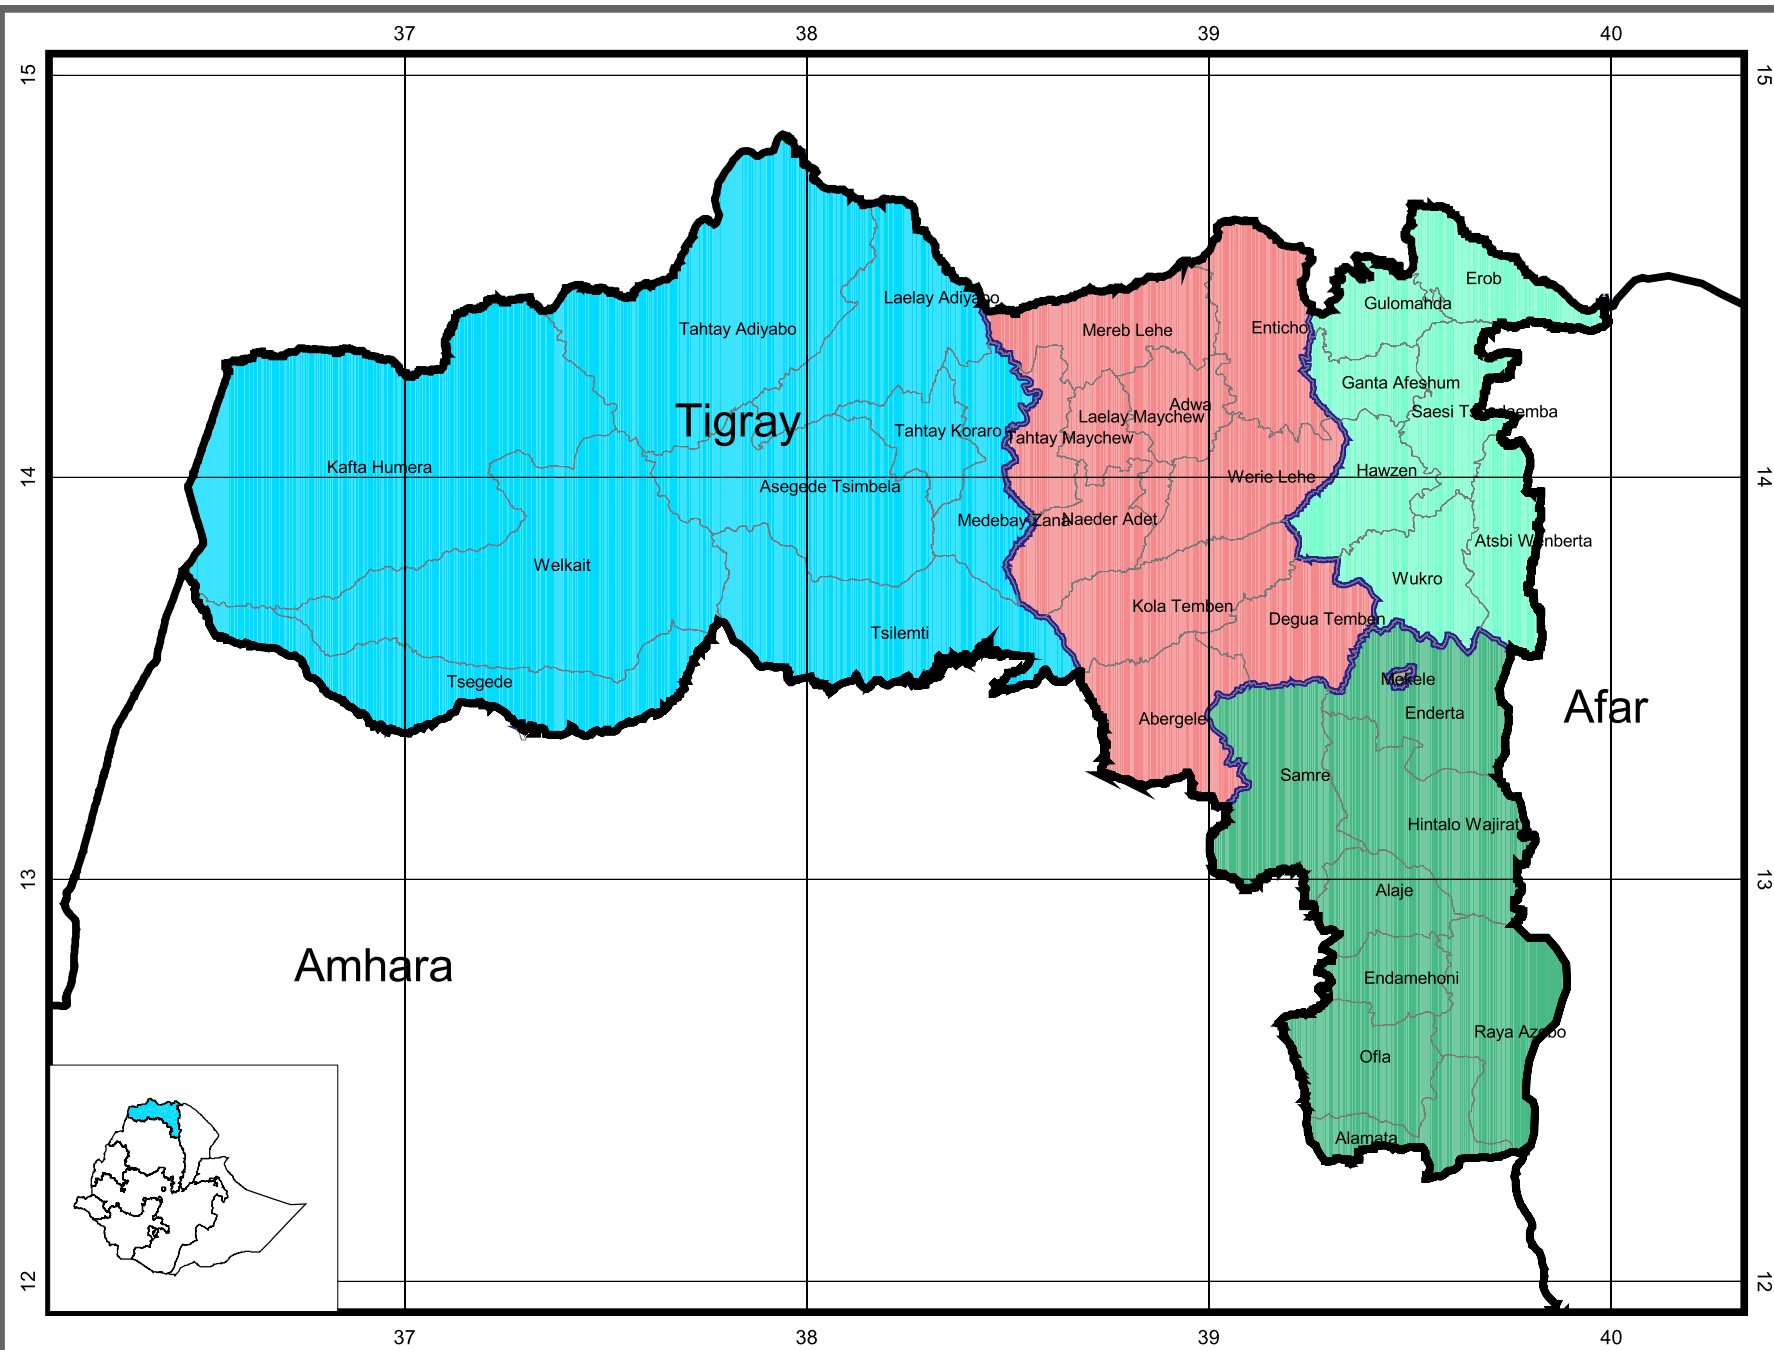

Administrative Region and Woreda Map of Tigray

LEGEND

- Region
- Woreda
- Zone
 - C. Tigray
 - E. Tigray
 - S. Tigray
 - W. Tigray

Disaster Prevention and Preparedness Agency

Administrative Map of Tigray Region

Map No: 001/DPPA/Administrative/13/Tigray

The delineation of national and international boundaries must not be considered authoritative
Data courtesy of DPPA

©DPPA Information Center 2006